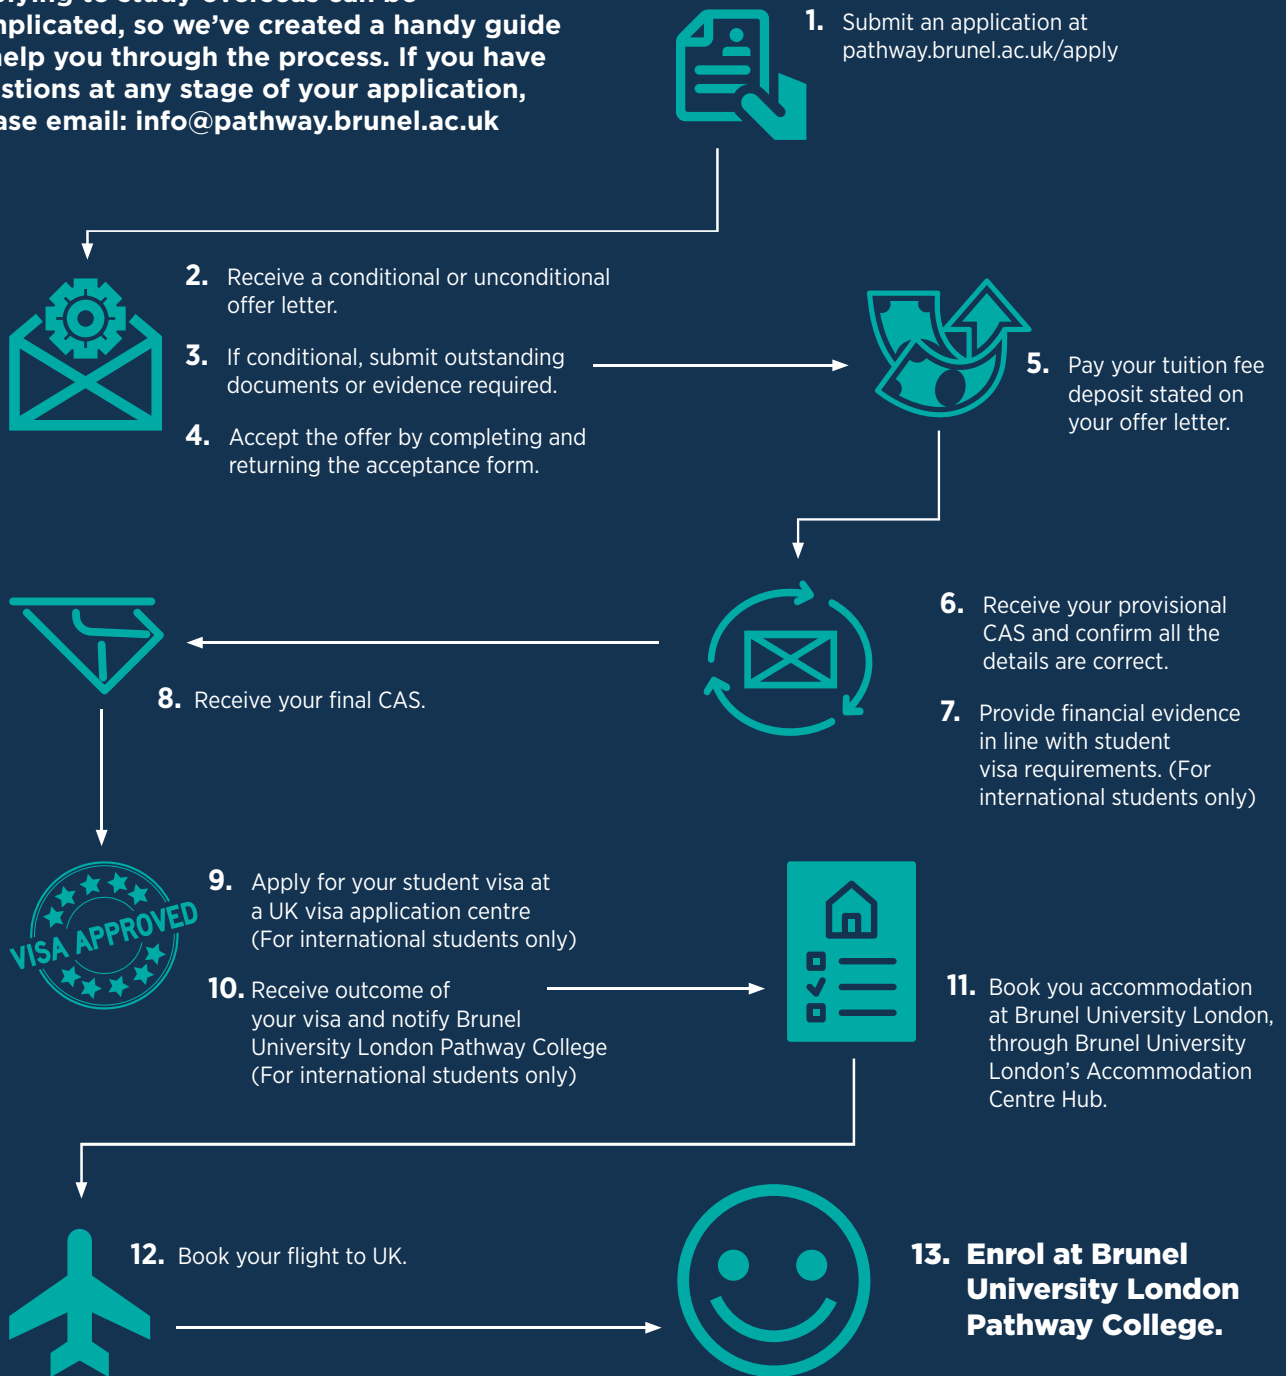

The journey to enrolment

Applying to study overseas can be complicated, so we've created a handy guide to help you through the process. If you have questions at any stage of your application, please email: info@pathway.brunel.ac.uk